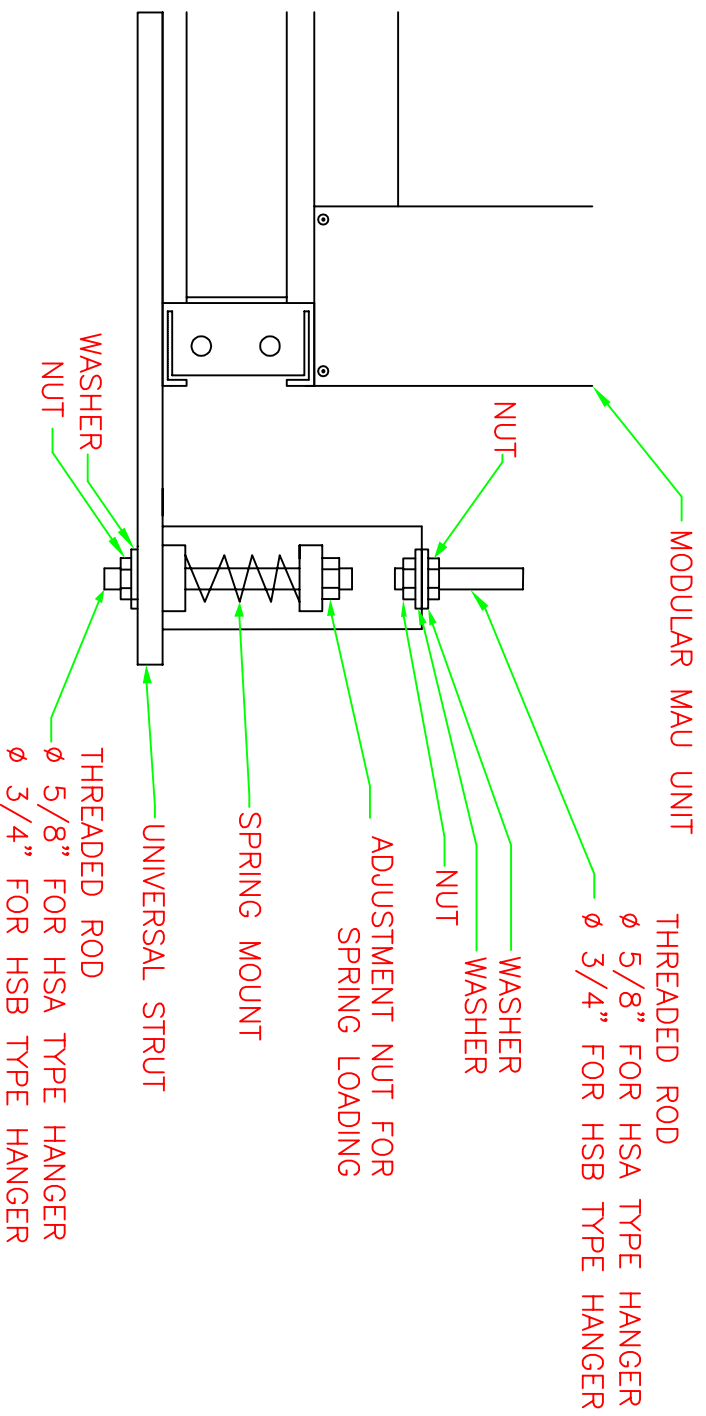

TYPICAL "HS" UNIT SPRING MOUNTING

NOTE: TWO HANGERS PER UNIVERSAL STRUT

| DIRECT FIRED | | INDIRECT FIRED | | ELECTRIC | | UNTEMPERED | | KB ONLY | | PCU-3&4+KB | | PCU-1&2+KB | |
|--------------|--------|----------------|--------|----------|--------|------------|--------|---------|--------|------------|--------|------------|--------|
| SIZE | SPRING | SIZE | SPRING | SIZE | SPRING | SIZE | SPRING | SIZE | SPRING | SIZE | SPRING | SIZE | SPRING |
| 1 | HSA125 | 1 | HSA200 | 1 | HSA125 | 1 | HSA125 | 1 | HSA125 | 1 | HSA125 | 1 | HSA125 |
| 2 | HSA125 | 2 | HSA200 | 2 | HSA125 | 2 | HSA125 | 2 | HSA125 | 2 | HSA200 | 2 | HSA200 |
| 3 | HSA200 | 3 | HSA310 | 3 | HSA200 | 3 | HSA200 | 3 | HSA200 | 3 | HSA310 | 3 | HSA200 |
| 4 | HSA310 | 4 | HSB750 | 4 | HSA310 | 4 | HSA310 | 4 | HSA310 | 4 | HSA310 | 4 | HSA310 |
| 5 | HSA310 | 5 | HSB750 | 5 | HSA310 | 5 | HSA310 | 5 | HSA310 | 5 | HSB450 | 5 | HSB450 |
| 6 | | | | | | | | | | 6 | HSB450 | 6 | HSB450 |